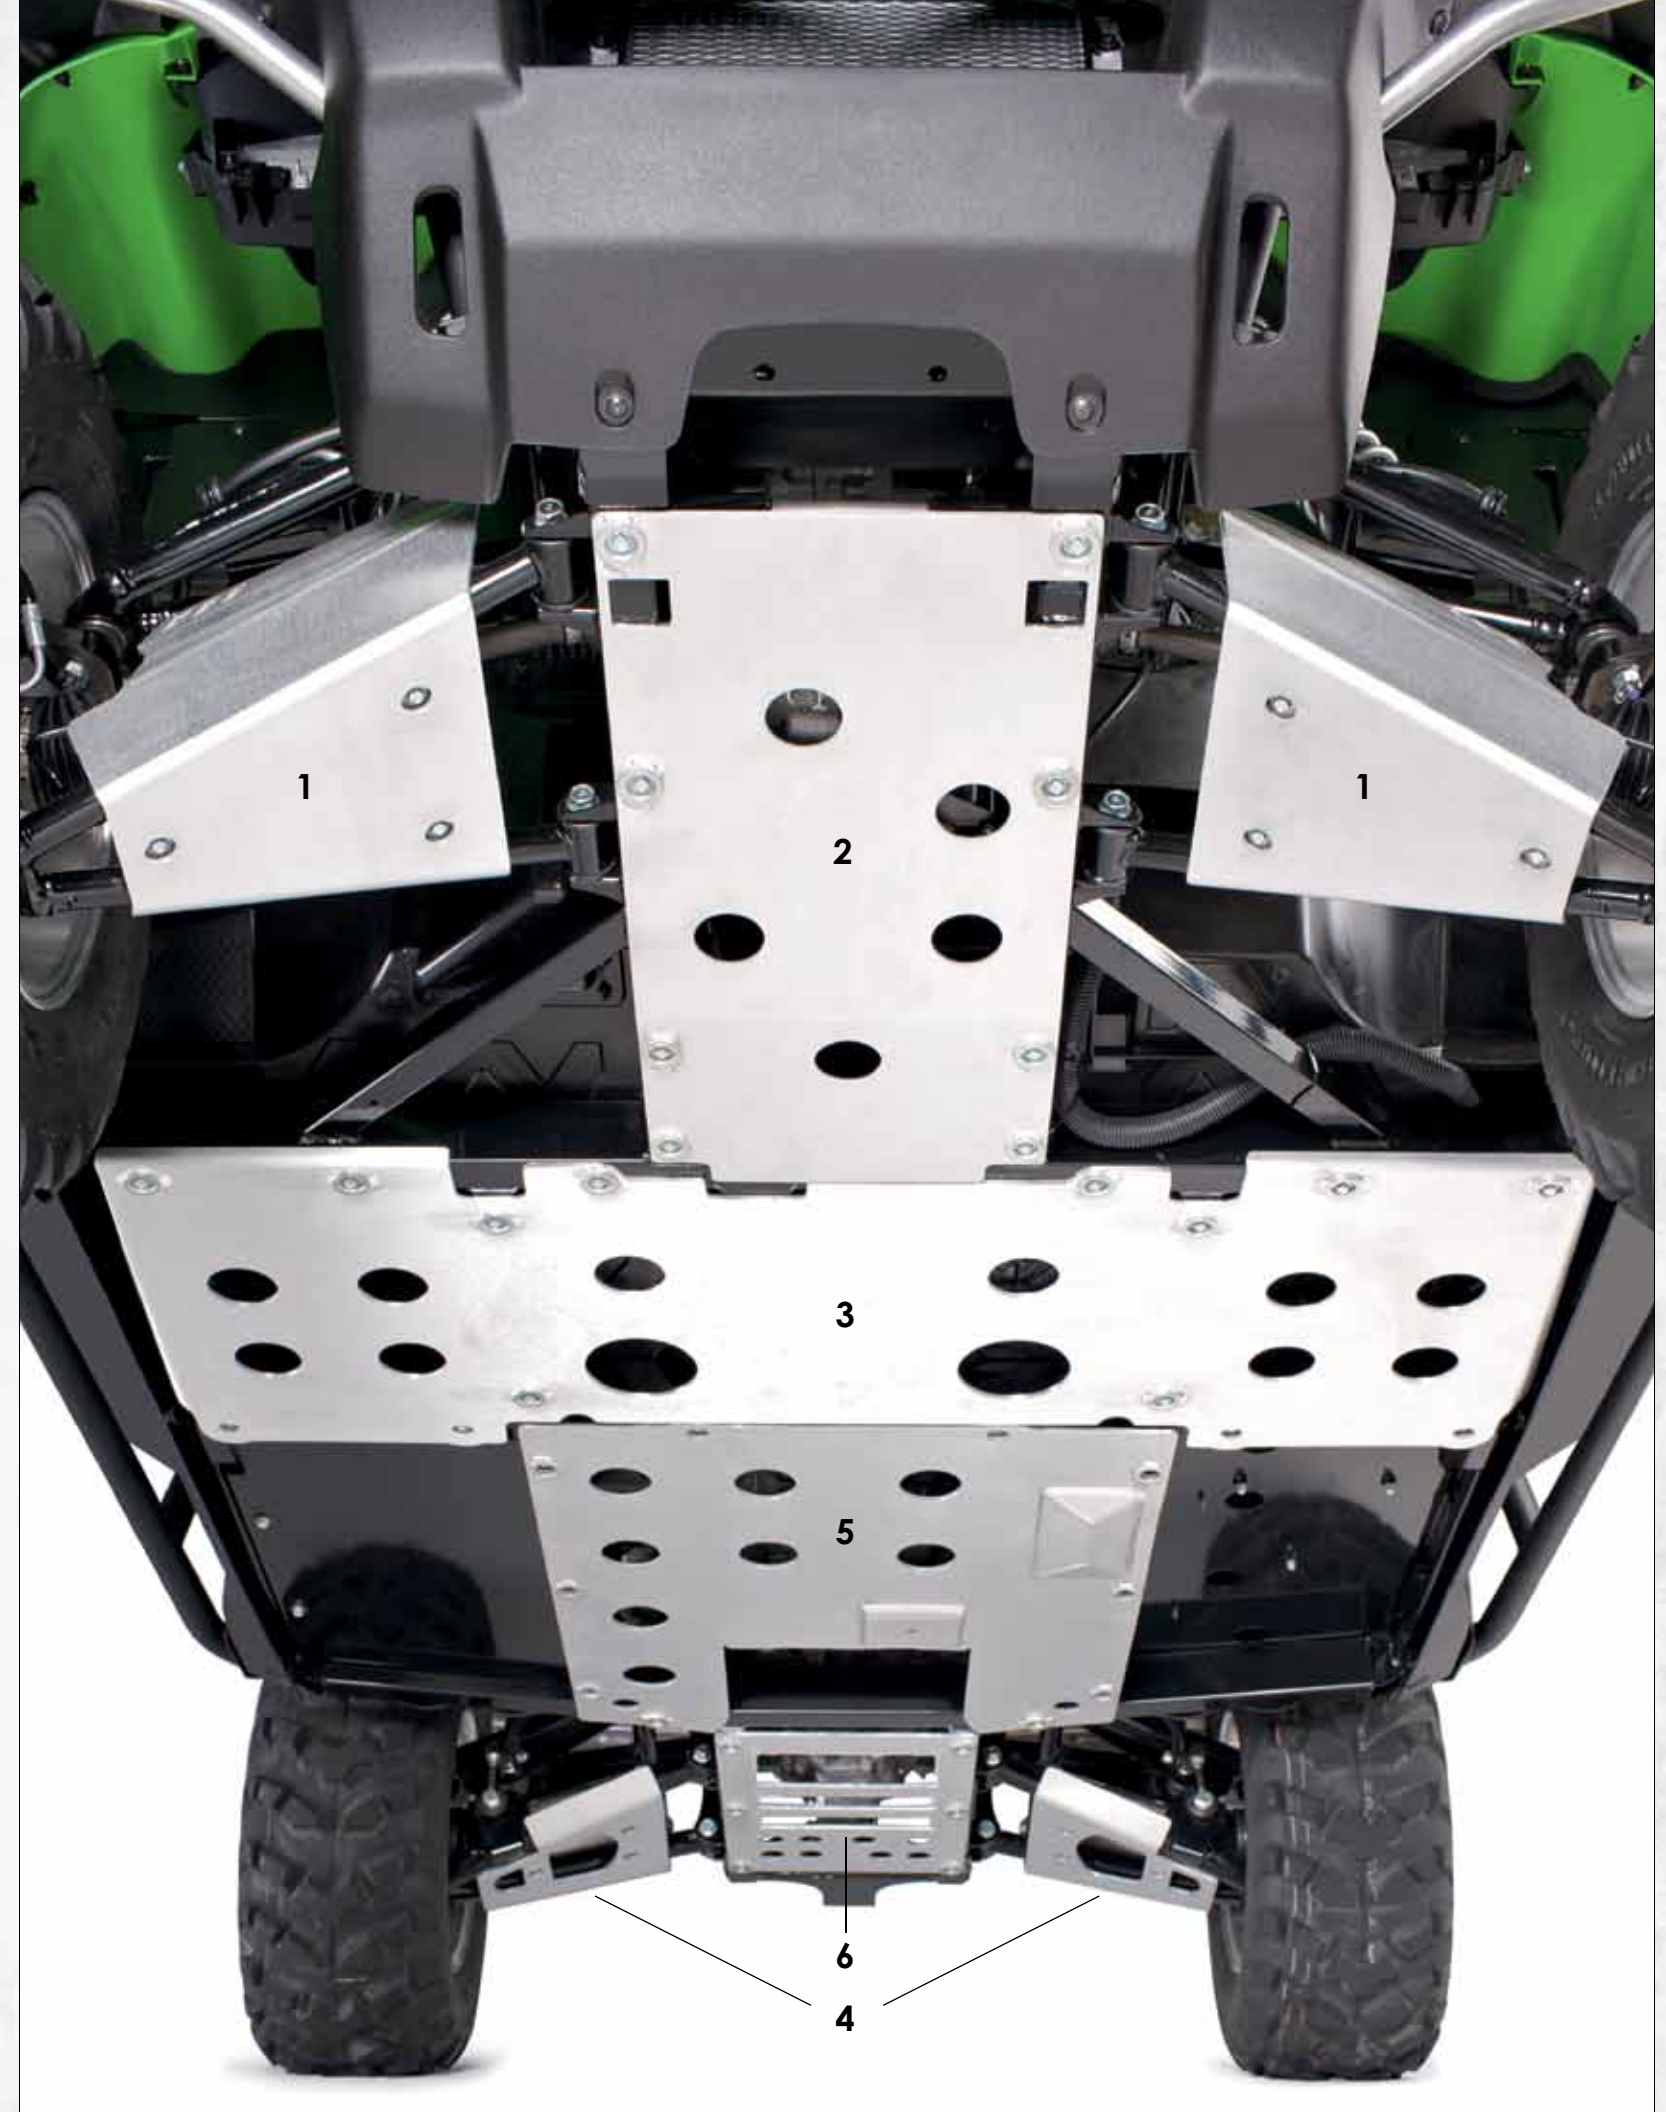

Teryx 750 4x4 (08-10)

Brushed Aluminum TX750-023 $159.95